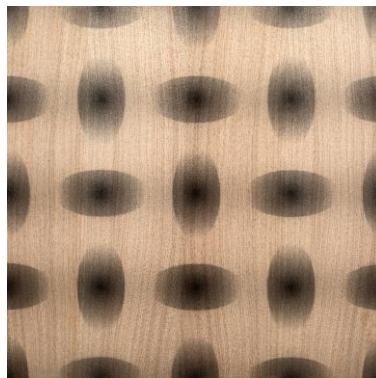

The precious wood layers of up to 1.5 mm thickness are made flexible by means of an innovative vaporiser technology, which can then be pressed in a second step by means of a vacuum press into 3d moulds. By the "refining" of the precious woods with digital printing there can be features plotted according to the trends which are not possible with a normal surface treatment. The combination with the equally innovative calender roll technology, with which structures can be inserted into the precious woods, makes **Formenhybrid** perfect.

<b>Surface:</b>	Precious wood layers from 0.6 mm to 1.5 mm thickness
<b>Quality:</b>	A board character strips / B
<b>Noblewood:</b>	- European oak                      - Smoked oak - Ash                                      - Birch burl - Beech steamed                      - Wenge - American walnut                  - Fir - Larch                                    - Others on request
<b>Carrier plate:</b>	MDF 18 mm or MDF soak-dyed black 19 mm
<b>Formats:</b>	2440 x 1220 mm / 3050 x 1220 mm / other formats on request
<b>Variation:</b>	Pyramid, Pyramid soft
<b>Optional:</b>	<b>As a variation also with "INDEWO®" digital printing</b> <ul style="list-style-type: none"><li>• Rhombus black/ Rhombus white</li><li>• Elipse black/ Ellipse white</li></ul>

**Formenhybrid with INDEWO®**

Rhombus black / Rhombus white

Elipse black / Elipse white

Rhombus black / Rhombus white

Pyramid

...das beste aus holz!