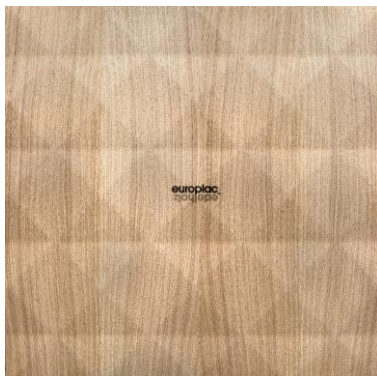

Formenhybrid Variations:

Pyramid