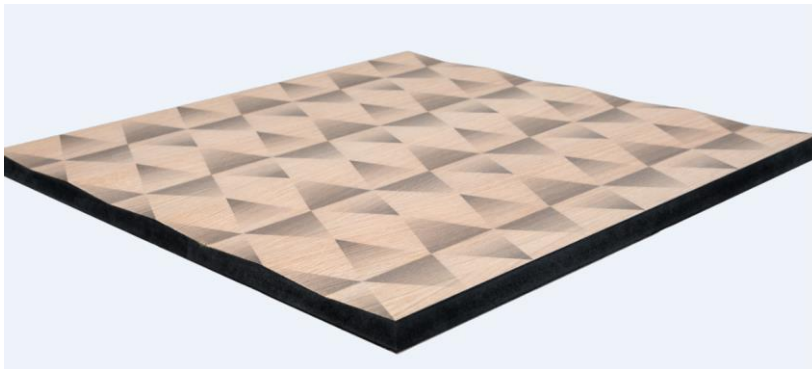

<b>Surface:</b>	Precious wood layers from 0.6 mm to 1.5 mm thickness
<b>Quality:</b>	A board character strips / B
<b>Noblewood:</b>	- European oak                      - Smoked oak - Ash                                      - Birch burl - Beech steamed                      - Wenge - American walnut                  - Fir - Larch                                    - Others on request
<b>Carrier plate:</b>	MDF 18 mm or MDF soak-dyed black 19 mm
<b>Formats:</b>	2440 x 1220 mm / 3050 x 1220 mm / other formats on request
<b>Variation:</b>	Pyramid, Pyramid soft
<b>Optional:</b>	<b>As a variation also with "INDEWO®" digital printing</b> <ul style="list-style-type: none"><li>• Rhombus black/ Rhombus white</li><li>• Elipse black/ Ellipse white</li></ul>

**Formenhybrid with INDEWO®**

Rhombus black / Rhombus white

Elipse black / Elipse white

Rhombus black / Rhombus white

Pyramid

...das beste aus holz!