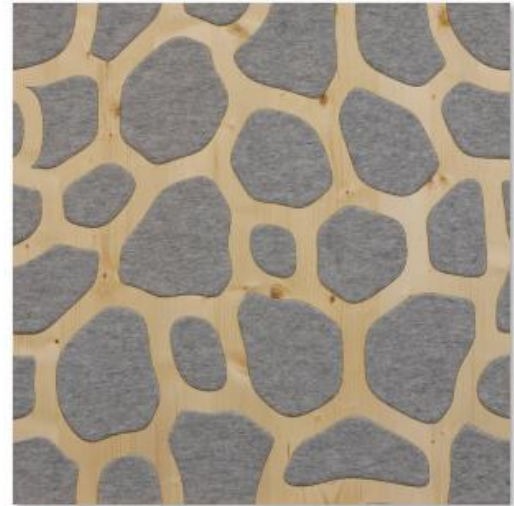

Vertrieb und Beratung:

Röhr GmbH . Narzissenstrasse 5 . D-88069 Tettngang
Tel / Fax: +49.7542.9366.0 / 9366.60
info@eurolpac.com . www.eurolpac.com

...das beste aus holz!